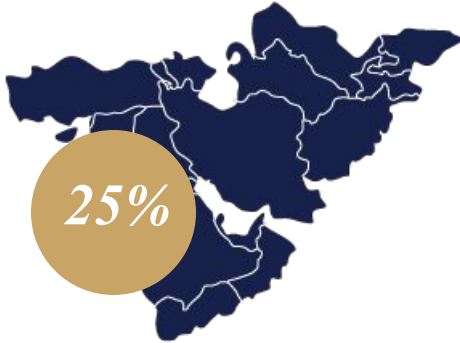

With over **2 million** Arab Christians globally including **over 25% of Arab Americans** affiliated with the Catholic Church, this vibrant community embraces digital channels to connect to their dispersed community.

ALETEIA BY THE NUMBERS

2.7 M
Average Monthly
Page Views

695 K
Average Monthly
Uniques

25-34 Y
Average Median
Age

FOLLOWERS AND FANS

649 K

1,4 K

24 K

Price: \$\$

Paid Content

Promotional content that is produced externally by or for advertisers, not by Aleteia staff journalists or designates/freelancers.

Price: \$\$\$

Ad Unit	Dimensions	Pricing	Rate	Notes
Video	960x720 (4:3 aspect)	vCPM	\$ 17.00	960x540 (16:9 aspect ratio), 15 sec, FLV, MPEG, MOV, AVI. Viewable video impression is 50% of the ad's pixels in view for a minimum of two seconds.
Leaderboard	728x90 / 320x50 / 320x100	CPM	\$ 6.90	Large format also available (970x250, 970x90). Mobile Leaderboard 320x50 or 320x100
Medium Rectangle	300x250	CPM	\$ 5.90	Large format also available (300x480, 300x600, 300x1050). All can run on mobile
Newsletter	300x600 / 970x250	FLAT	\$ 390/day	Newsletter sponsorship (100% SOV) Large format also available (300x1050) for half page ad. Marquee unit 970x250. "Best of Aleteia" Sunday high-engagement edition available.
Social Post	Text, Photo, Video	FLAT	\$ 79.00	Organic impressions estimated. Guaranteed impressions and incremental reach through social boosting available.
Sponsored Story	Text, Photo, Graphic, Video	FLAT	\$ 990	Free dependant upon project scope. Native ad promotion costs estimated separately.
Welcome Ad	Desktop: 600x400 Mobile: 300x250	CPM	\$ 25.00	.gif, .jpg, .png, desktop can accomodate 800x500
Wallpaper/Skin	Left and right image dimensions are 600x900. Top middle image 980x200 for skin.	CPM	\$ 15.00	Recommended safe text area of 120x600 on the very right of left skin and 120x600 on the very left of the right skin.